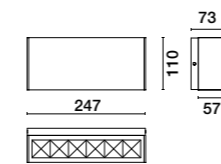

PARETE WALL

PARETE - WALL

3 LED - MONOEMISSIONE - SINGLE SIDE EMISSION
3 + 3 LED - BIEMISSIONE - DOUBLE SIDE EMISSION

6 LED - MONOEMISSIONE - SINGLE SIDE EMISSION
6 + 6 LED - BIEMISSIONE - DOUBLE SIDE EMISSION