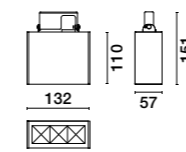

PROIETTORE - FLOODLIGHT

3 LED