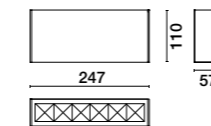

ESTERNI - OUTDOOR

Ruled Linear IP PLAFONE - CEILING

A RICHIESTA - ON REQUEST

BUG 12W=B1-U1-60
24W=B2-U1-60
36W=B2-U1-60
CEN 93-99-100-100-100

- Corpo in estruso di alluminio verniciato.
- Testate in pressofusione in alluminio verniciato.
- Verniciatura in polveri di poliestere.
- Ottica con riflettori in policarbonato metallizzati a specchio.
- Vetro di protezione trasparente extra chiaro serigrafato.
- Pressacavo in ottone nichelato.
- Led durata utile: 50.000 (h) L80 B20.
- Body made of painted extruded aluminium.
- Painted end caps of die-cast aluminium.
- Polyester powder coating for indoor.
- Optics with mirror metallized polycarbonate reflectors.
- Extra-clear transparent screen-printed safety glass.
- Nickel-plated brass cable gland.
- Led life: 50.000 (h) L80 B20.

PLAFONE - CEILING

3 LED

6 LED

9 LED

	CODICE - CODE	BEAM	W	LM	K	V	CRI	KG
NE	3 LED - L. 132mm							
	E3800-LBC-75	75°	14W	1448	3000	220/240V	>80	1,00
	E3800-LBN-75			1503	4000	(500mA)		
NE	6 LED - L. 247mm							
	E3805-LBC-75	75°	27W	2896	3000	220/240V	>80	1,50
	E3805-LBN-75			3007	4000	(500mA)		
NE	9 LED - L. 362mm							
	E3810-LBC-75	75°	40W	4343	3000	220/240V	>80	2,00
	E3810-LBN-75			4510	4000	(500mA)		

OPZIONI - OPTIONAL

A richiesta - On request: fascio - beam 12° - AS - AE