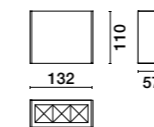

PLAFONE - CEILING

3 LED