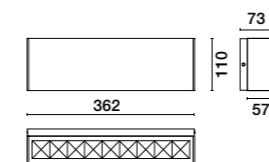

9 LED - MONOEMISSIONE - SINGLE SIDE EMISSION
9 + 9 LED - BIEMISSIONE - DOUBLE SIDE EMISSION