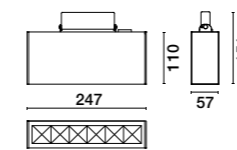

ESTERNI - OUTDOOR

Ruled Linear IP PROIETTORE - PROJECTOR

A RICHIESTA - ON REQUEST

BUG 12W=B1-U1-60
24W=B2-U1-60
36W=B2-U1-60
CEN 93-99-100-100-100

- Corpo in estruso di alluminio verniciato.
- Testate in pressofusione in alluminio verniciato.
- Verniciatura in polveri di poliestere.
- Ottica con riflettori in policarbonato metallizzati a specchio.
- Vetro di protezione trasparente extra chiaro serigrafato.
- Pressacavo in ottone nichelato.
- Led durata utile: 50.000 (h) L80 B20.
- Body made of painted extruded aluminium.
- Painted end caps of die-cast aluminium.
- Polyester powder coating for indoor.
- Optics with mirror metallized polycarbonate reflectors.
- Extra-clear transparent screen-printed safety glass.
- Nickel-plated brass cable gland.
- Led life: 50.000 (h) L80 B20.

PROIETTORE - FLOODLIGHT

3 LED

6 LED

9 LED

	CODICE - CODE	BEAM	W	LM	K	V	CRI	KG	
	3 LED - L. 132mm								
NE	E3815-LBC-75	75°	14W	1448	3000	220/240V (500mA)	>80	1,00	
	E3815-LBN-75			1503					4000
	6 LED - L. 247mm								
NE	E3820-LBC-75	75°	27W	2896	3000	220/240V (500mA)	>80	1,50	
	E3820-LBN-75			3007					4000
	9 LED - L. 362mm								
NE	E3825-LBC-75	75°	40W	4343	3000	220/240V (500mA)	>80	2,00	
	E3825-LBN-75			4510					4000

OPZIONI - OPTIONAL

A richiesta - On request: fascio - beam 12° - AS - AE

ACCESSORI - ACCESSORIES

E1031-E Picchetto da interrare
Pike for ground installation