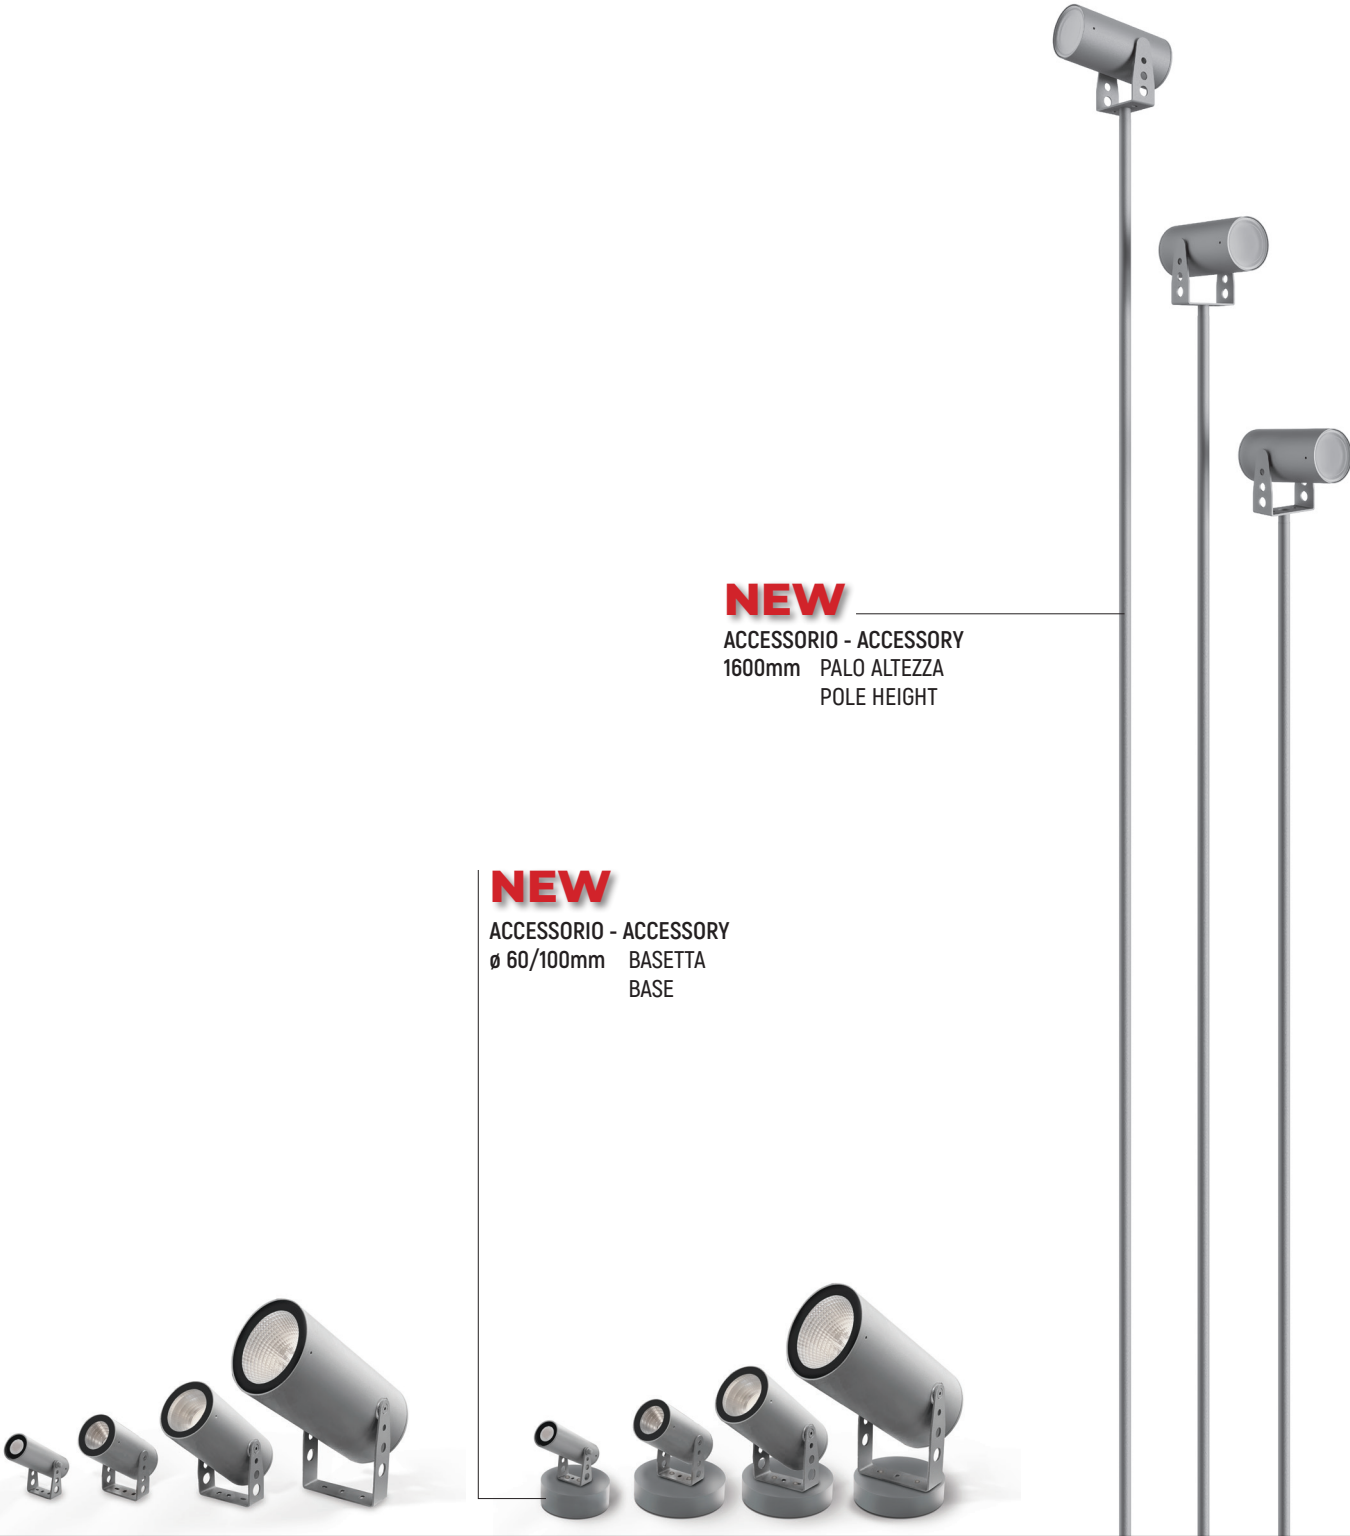

# Spot 50-tris

SEMPLICEMENTE PRESTAZIONALE  
*SIMPLY PERFORMANCE*

**SIDE**<sup>®</sup>

Spot COLLECTION

**NEW**

ACCESSORIO - ACCESSORY  
1600mm PALO ALTEZZA  
POLE HEIGHT

**NEW**

ACCESSORIO - ACCESSORY  
ø 60/100mm BASETTA  
BASE

SPOT 35 - 50 - 70 - 90

SPOT 35 - 50 - 70 - 90 CON BASETTA  
WITH BASE

SPOT 35 - 50 - 70 CON PALO  
WITH POLE

ESTERNI - OUTDOOR

# Spot 50-tris

- Die-cast aluminum body, adjustable position.
- Aluminum pole.
- Polyester powder with special treatment for outdoor use.
- Brackets in stainless steel painted (AISI 316L)
- Power supply cable 1.5m.
- Extra clear serigraphy safety glass, resistant to scratches and bumps.
- Built-in driver.
- LED Life: 50.000 (h) L80 B20.
- Chromatic constancy: 3 SDCM.